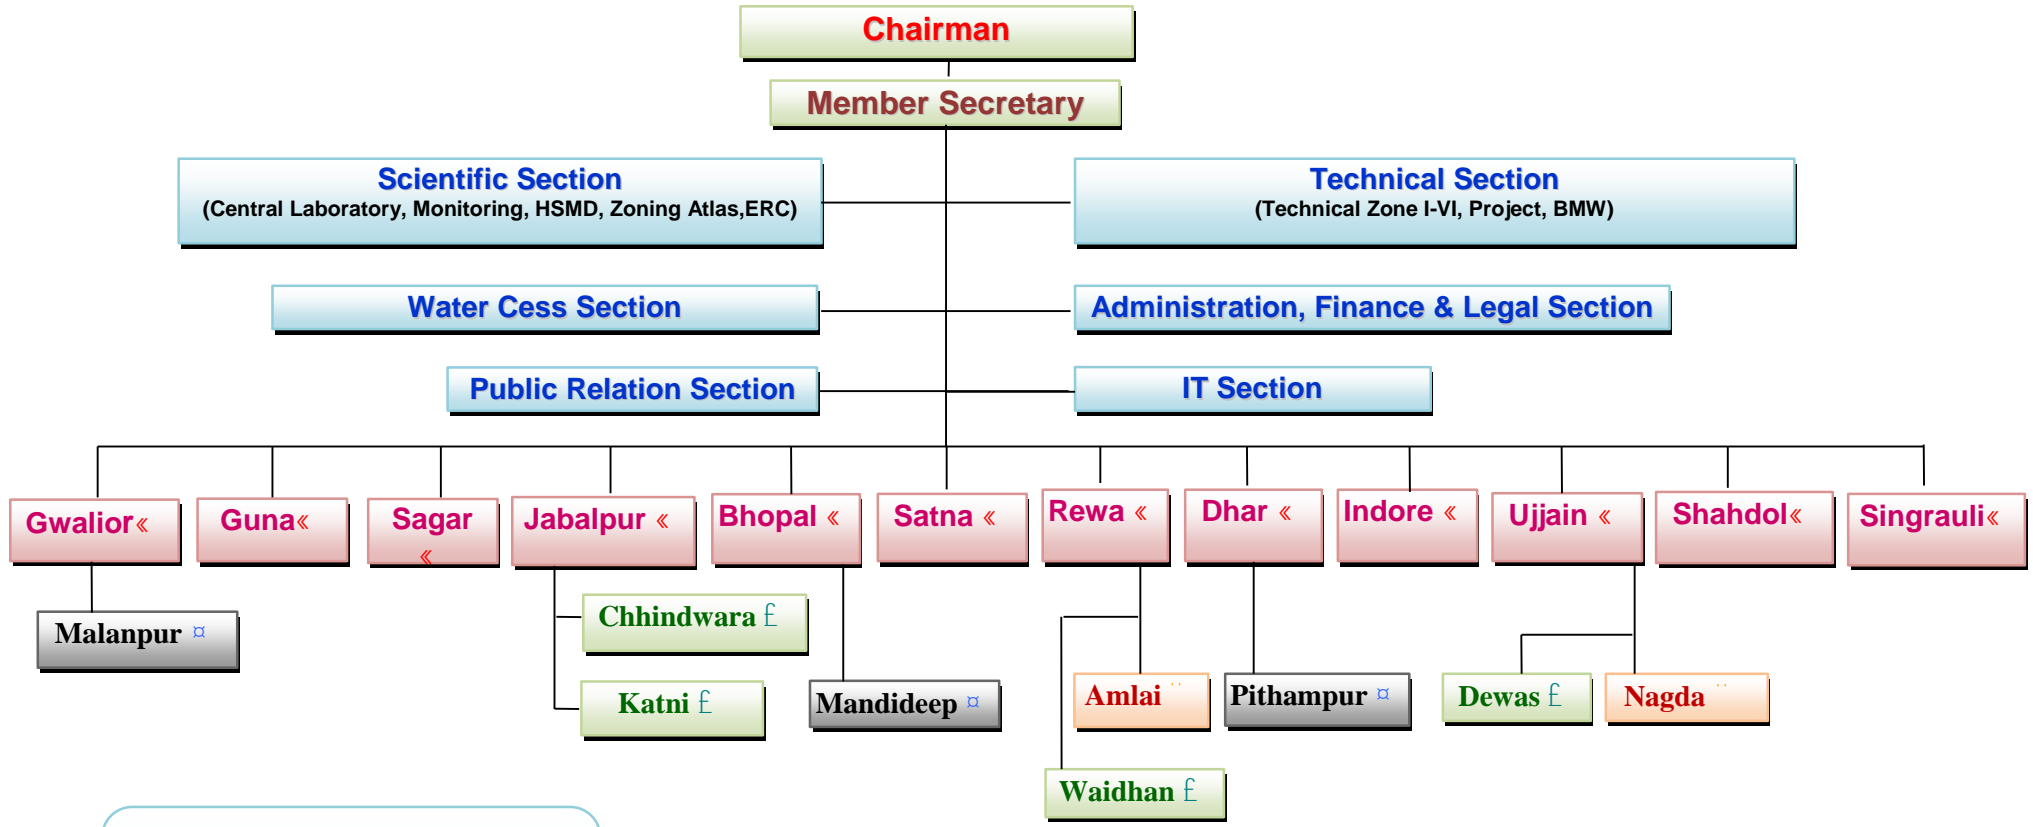

MADHYA PRDESH POLLUTION CONTROL BOARD
ORGANISATION CHART

- « 12 Regional Office
- £ 4 Sub Regional Office
- ** 2 Monitoring Centre
- 3 Single Window System